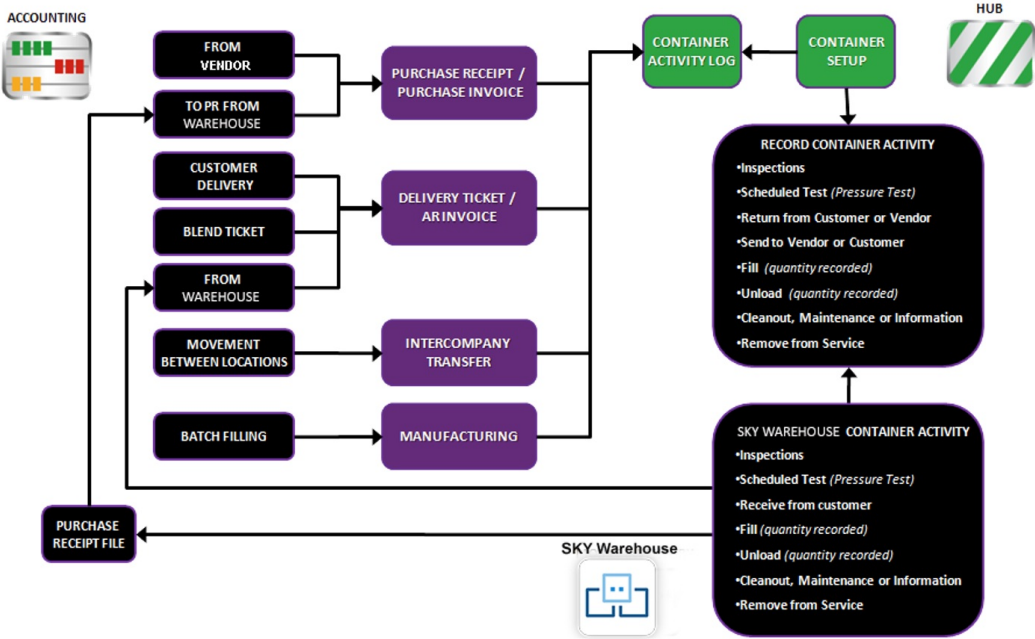

Refillable Container Management - Flow Chart

Last Modified on 03/05/2024 3:53 pm CST

The flow chart below visually depicts the functionality that is currently available.

More information regarding various features that touch container management can be found at the following:

- [Refillable Container Management - Hub](#)
- [Refillable Container Management - Accounting](#)
- [Refillable Container Management - Blending](#)
- [Warehouse](#)