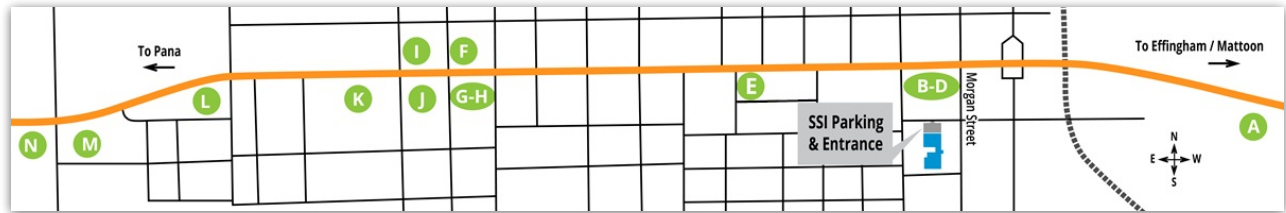

### **What to Do in Shelbyville**

Boarman's Roxy Theatre

Lake Shelbyville

Antique Shops on Main Street

General Dacey Trails

## Traveling to SSI East – Avon, IN

5250 E. US Hwy 36, Building 600, Suite 690  
 Avon, IN 46123

Software Solutions Integrated, LLC - East office is located in Avon, Indiana. It is approximately 30 minutes northwest of the Indianapolis International Airport. Avon is located approximately 2.5 hours from our main Shelbyville, IL office. Specific directions from these locations are listed below.