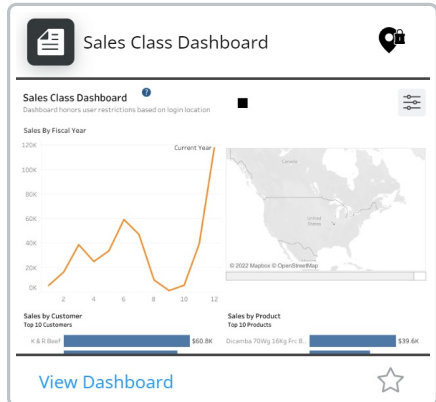

Sales Class Dashboard

Last Modified on 11/16/2022 2:29 pm CST

This dashboard is based on data from a scheduled extract that occurs daily.

Purpose

The Sales Class Dashboard displays all sales for the company.

Details

The line graph displays all years and sales classes selected by the *Sales Class* filter. The top 10 customers and product sales numbers are displayed. The map shows sales by customer zip code.